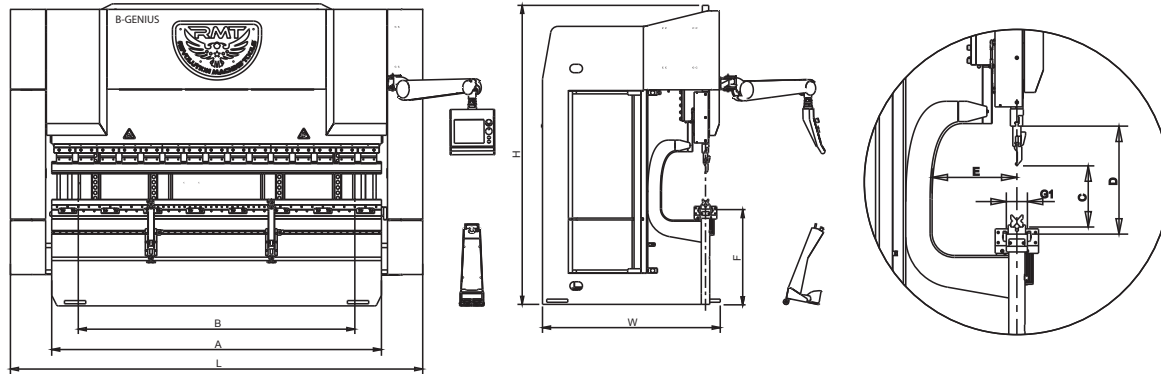

B-GENIUS SERIES PRESS BRAKES

B-GENIUS SERIES	STANDARD MACHINE CHARACTERISTICS											RAM SPEEDS PROGRAMMABLE					BACK GAUGE SYSTEM					MACHINE DIMENSIONS					
	BENDING FORCE	BENDING LENGTH	DISTANCE BETWEEN FRAMES	LENGTH OF RAM STROKE	DAYLIGHT	THROAT DEPTH	BED HEIGHT	BED CAP WIDTH (STANDARD)	BED CAP WIDTH (OPTIONAL)	# SLIDING FRONT SUPPORT ARMS	MOTOR POWER	OIL TANK CAPACITY	Y-AXIS APPROACH SPEED	Y-AXIS FORMING SPEED	DECOMPRESSION	Y-AXIS RETURN SPEED	X-AXIS SPEED	X-AXIS TRAVEL	3RD GAUGEABLE FINGER POSITION	R-AXIS MAX. SPEED	R-AXIS TRAVEL	Z1-Z2-AXIS MAX. SPEED	# BACKGAUGE FINGER BLOCKS	LENGTH	WIDTH	HEIGHT	APPROX. WEIGHT
	(US) Tons	A Feet	B Feet	C Inch	D Inch	E Inch	F Inch	G1 Inch	G2 Inch	QTY	HP	Gal	Prog. I.P.M.	Prog. I.P.M.	Prog. I.P.M.	Prog. I.P.M.	Prog. I.P.M.	Prog. Inch	Prog. Inch	Std. I.P.M.	Std. Inch	Opt. I.P.M.	QTY	L Inch	W Inch	H Inch	lbs
B-GENIUS 6-70	70	6'10"	5'6"	11"	20.9"	16.5"	35.6"	4"	7"	2	10	37	94-472	0-24	0-24	94-472	5-1890	32.3"	41.7"	5-378	10.2"	5-3425	2	126"	47"	94"	7.826
B-GENIUS 8-110	110	8'6"	6'10"	11"	20.9"	16.5"	35.6"	4"	7"	2	15	37	94-472	0-24	0-24	94-472	5-1890	32.3"	41.7"	5-378	10.2"	5-3425	2	133"	66"	112"	19.621
B-GENIUS 10-110	110	10'2"	8'6"	11"	20.9"	16.5"	35.6"	4"	7"	2	15	37	94-472	0-24	0-24	94-472	5-1890	32.3"	41.7"	5-378	10.2"	5-3425	2	153"	66"	112"	21.495
B-GENIUS 10-150	150	10'2"	8'6"	11"	20.9"	16.5"	35.6"	4"	7"	2	20	37	94-472	0-24	0-24	94-472	5-1890	32.3"	41.7"	5-378	10.2"	5-3425	2	153"	69"	112"	24.582
B-GENIUS 10-200	200	10'2"	8'6"	11"	20.9"	16.5"	35.6"	4"	10"	2	30	58	85-425	0-24	0-24	85-425	5-1890	32.3"	41.7"	5-378	10.2"	5-3425	2	154"	67"	115"	26.235
B-GENIUS 12-200	200	12'2"	10'5"	11"	20.9"	16.5"	35.6"	4"	10"	2	30	58	85-425	0-24	0-24	85-425	5-1890	32.3"	41.7"	5-378	10.2"	5-3425	2	177"	67"	115"	29.762
B-GENIUS 13-200	200	13'5"	11'9"	11"	20.9"	16.5"	35.6"	4"	10"	2	30	58	85-425	0-24	0-24	85-425	5-1890	32.3"	41.7"	5-378	10.2"	5-3425	2	193"	67"	115"	29.983
B-GENIUS 14-200	200	14'1"	12'5"	11"	20.9"	16.5"	35.6"	4"	10"	2	30	58	85-425	0-24	0-24	85-425	5-1890	32.3"	41.7"	5-378	10.2"	5-3425	2	201"	67"	115"	31.306
B-GENIUS 10-250	250	10'2"	8'6"	11"	20.9"	16.5"	35.6"	4"	10"	2	40	58	76-378	0-24	0-24	85-425	5-1890	32.3"	41.7"	5-378	10.2"	5-3425	2	154"	67"	118"	28.660
B-GENIUS 12-250	250	12'2"	10'5"	11"	20.9"	16.5"	35.6"	4"	10"	2	40	58	76-378	0-24	0-24	85-425	5-1890	32.3"	41.7"	5-378	10.2"	5-3425	2	178"	67"	118"	32.849
B-GENIUS 13-250	250	13'5"	11'9"	11"	20.9"	16.5"	35.6"	4"	10"	2	40	58	76-378	0-24	0-24	85-425	5-1890	32.3"	41.7"	5-378	10.2"	5-3425	2	194"	67"	118"	34.392
B-GENIUS 14-250	250	14'1"	12'5"	11"	20.9"	16.5"	35.6"	4"	10"	2	40	58	76-378	0-24	0-24	85-425	5-1890	32.3"	41.7"	5-378	10.2"	5-3425	2	202"	67"	118"	34.833
B-GENIUS 20-250	250	20'0"	16'8"	11"	20.9"	16.5"	43.3"	6"	12"	4	40	79	66-331	0-24	0-24	85-425	5-1181	32.3"	41.7"	5-283	10.2"	5-3425	4	272"	67"	130"	47.730
B-GENIUS 10-350	350	10'2"	8'6"	15"	24.8"	20.1"	35.6"	6"	12"	2	50	79	66-331	0-24	0-24	76-378	5-1890	32.3"	41.7"	5-378	10.2"	5-3425	2	156"	81"	127"	40.345
B-GENIUS 12-350	350	12'2"	10'5"	15"	24.8"	20.1"	35.6"	6"	12"	2	50	79	66-331	0-24	0-24	76-378	5-1890	32.3"	41.7"	5-378	10.2"	5-3425	2	179"	81"	127"	45.415
B-GENIUS 13-350	350	13'5"	11'9"	15"	24.8"	20.1"	35.6"	6"	12"	2	50	79	66-331	0-24	0-24	76-378	5-1890	32.3"	41.7"	5-378	10.2"	5-3425	2	195"	81"	127"	48.391
B-GENIUS 14-350	350	14'1"	12'5"	15"	24.8"	20.1"	35.6"	6"	12"	2	50	79	66-331	0-24	0-24	76-378	5-1890	32.3"	41.7"	5-378	10.2"	5-3425	2	203"	81"	127"	50.089
B-GENIUS 20-350	350	20'0"	16'8"	15"	24.8"	20.1"	43.3"	6"	12"	4	50	95	57-283	0-24	0-24	76-378	5-1181	32.3"	41.7"	5-283	10.2"	5-3425	4	274"	81"	135"	65.808
B-GENIUS 12-420	420	12'2"	10'0"	15"	24.8"	20.1"	41.3"	6"	12"	2	50	119	57-283	0-21	0-21	71-354	5-1181	40.2"	49.6"	5-283	10.2"	5-3425	2	181"	85"	140"	55.887
B-GENIUS 14-420	420	14'1"	12'3"	15"	24.8"	20.1"	41.3"	6"	12"	2	50	119	57-283	0-21	0-21	71-354	5-1181	40.2"	49.6"	5-283	10.2"	5-3425	2	205"	85"	140"	62.060
B-GENIUS 13-500	500	13'5"	11'5"	15"	24.8"	20.1"	41.3"	6"	12"	2	60	119	52-260	0-21	0-21	66-331	5-1181	40.2"	49.6"	5-283	10.2"	5-3425	2	203"	89"	146"	63.625
B-GENIUS 14-500	500	14'1"	12'2"	15"	24.8"	20.1"	41.3"	6"	12"	2	60	119	52-260	0-21	0-21	66-331	5-1181	40.2"	49.6"	5-283	10.2"	5-3425	2	211"	89"	146"	66.139
B-GENIUS 20-500	500	20'0"	16'4"	15"	24.8"	20.1"	47.2"	6"	12"	4	60	132	47-236	0-21	0-21	66-331	5-1181	40.2"	49.6"	5-283	10.2"	5-3425	4	283"	89"	152"	89.949